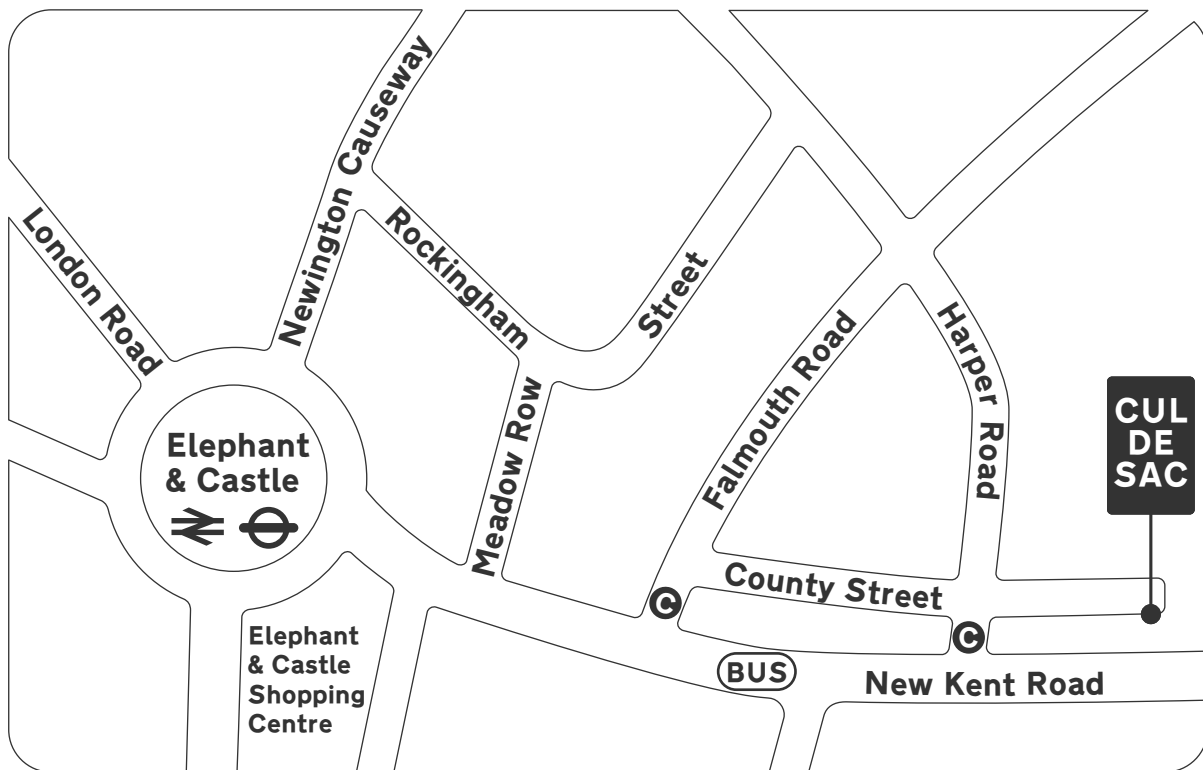

CUL DE SAC London
65-69 County Street
London
SE1 4AD
United Kingdom

+44 (0)20 7407 8947
culdesaclondon@gmail.com

culdesacgallery.com

Transport

Elephant & Castle tube station:
Northern Line, Bakerloo Line, National Rail
3 min walk to CUL DE SAC

Newington, Rodney Place bus stop (BS, BT):
Services: 53, 188, 453, N63, N1
1 min walk to CUL DE SAC