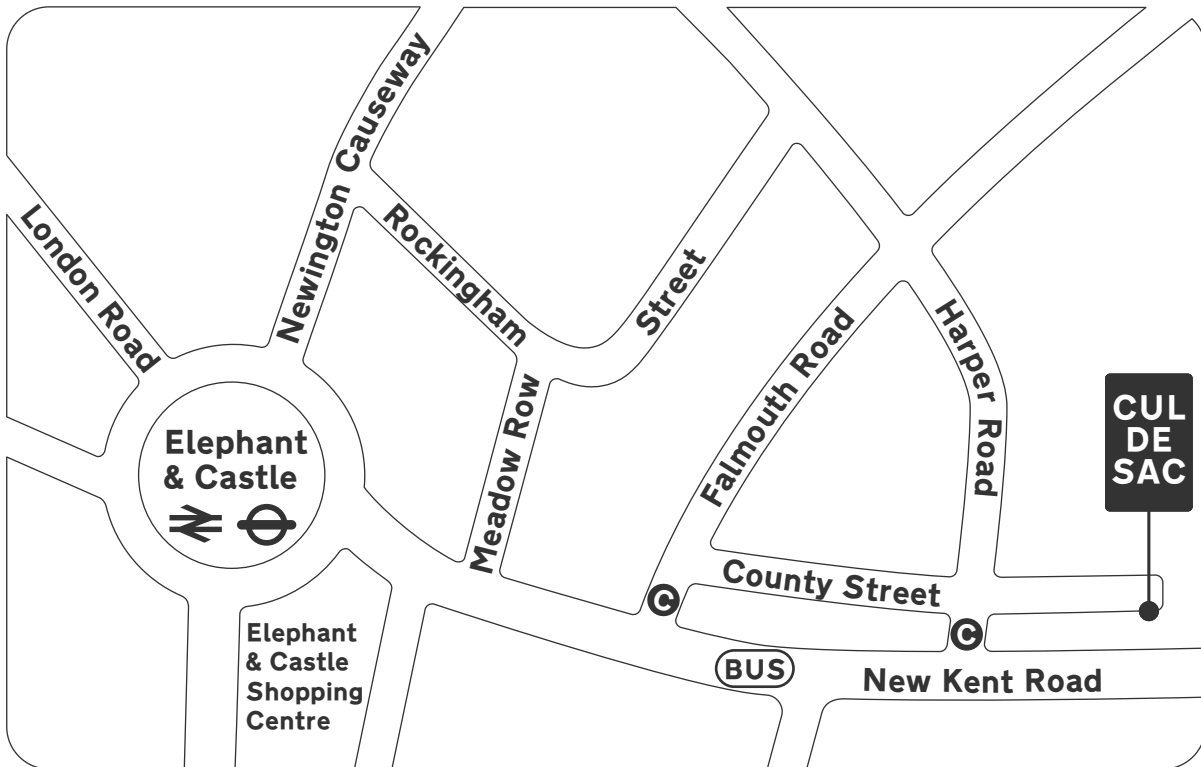

CUL DE SAC London
65-69 County Street
London
SE1 4AD
United Kingdom

+44 (0)20 7407 8947
culdesaclondon@gmail.com

culdesacgallery.com

Transport

Elephant & Castle tube station:
Northern Line, Bakerloo Line, National Rail
3 min walk to CUL DE SAC

Newington, Rodney Place bus stop (BS, BT):
Services: 53, 188, 453, N63, N1
1 min walk to CUL DE SAC